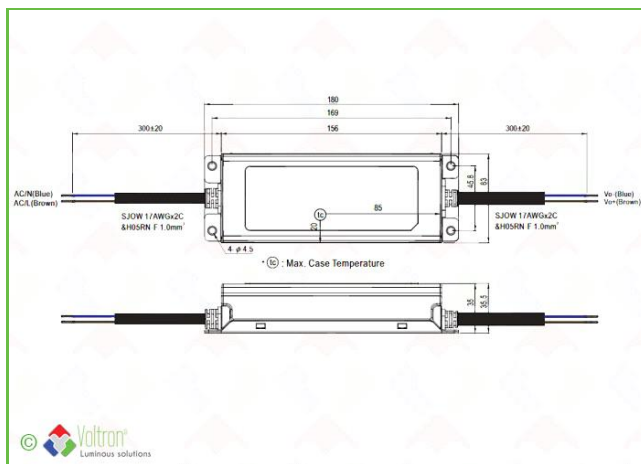

Technische tekening

Meer foto's en technische tekeningen zijn terug te vinden op de website. Klik hiervoor op het icoon.